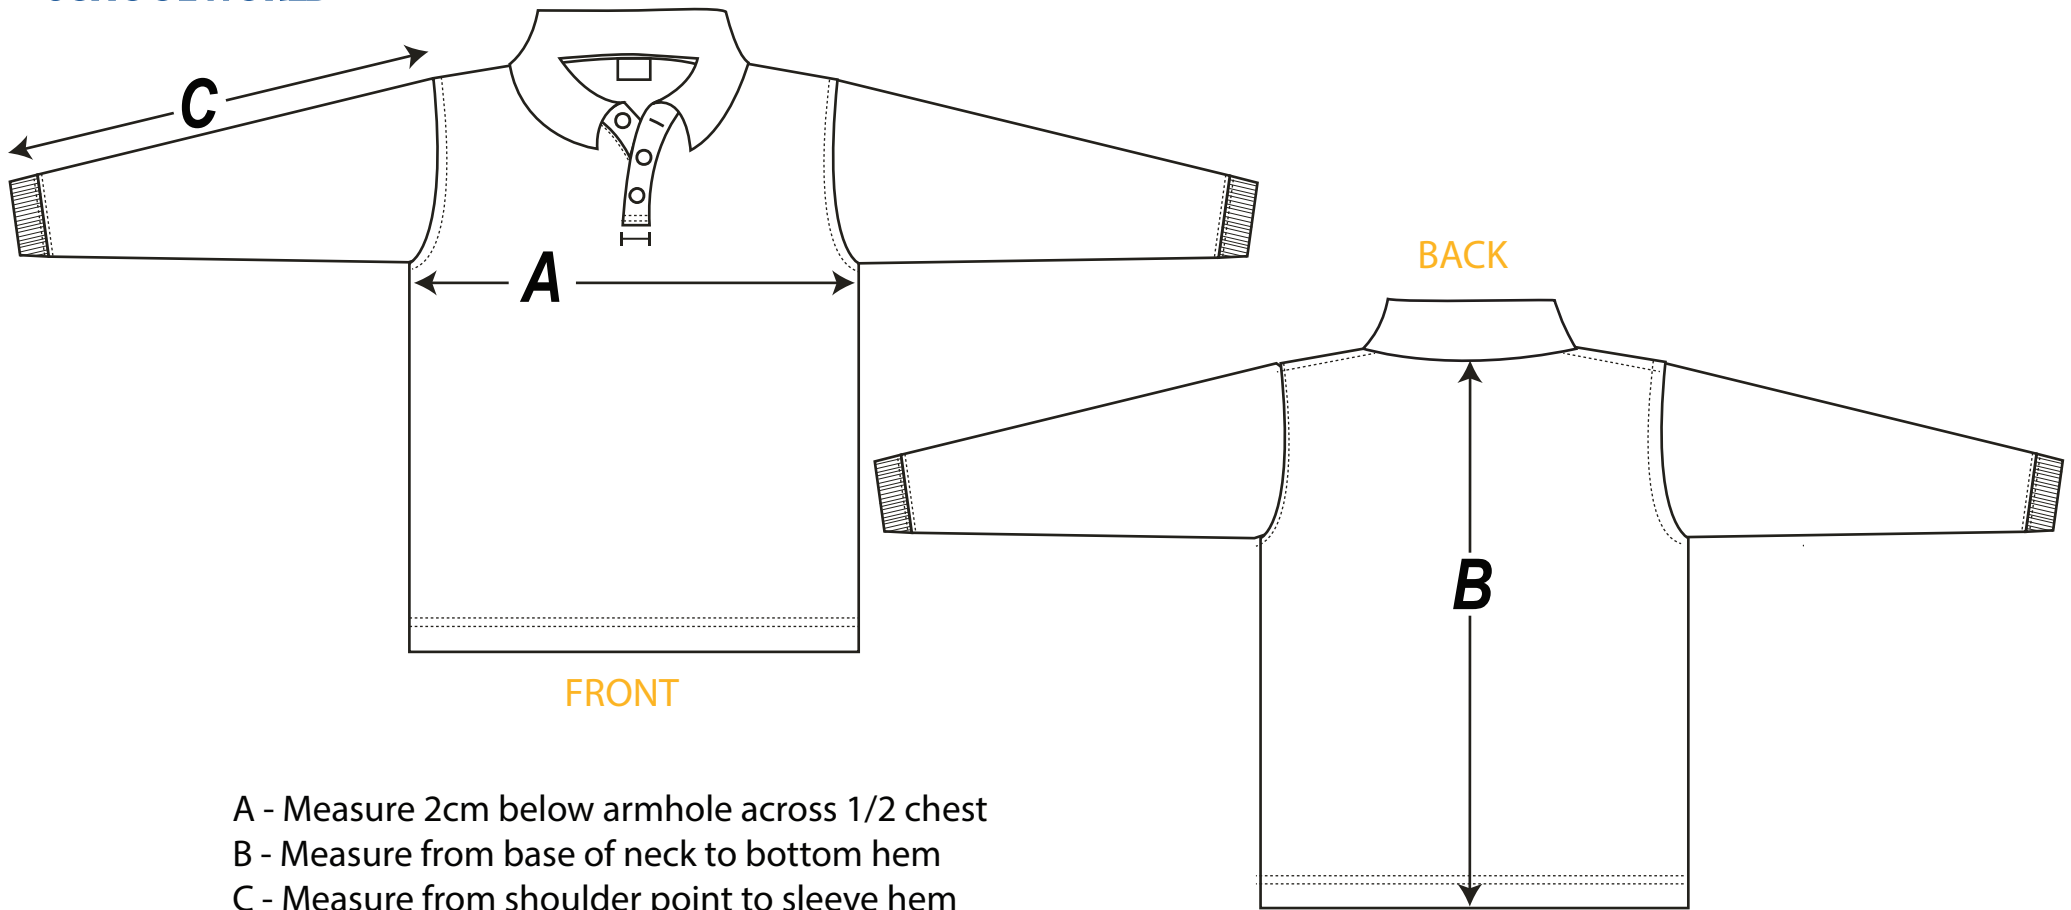

How to measure guide

- A - Measure 2cm below armhole across 1/2 chest
- B - Measure from base of neck to bottom hem
- C - Measure from shoulder point to sleeve hem

POL02 Long Sleeve Polo Shirt

SIZE	2	4	6	8	10	12	14	S	M	L	XL	2XL	3XL
A - Across Front cm	35.5	38	40.5	43	45.5	48	50.5	53	56	59	61.5	64	66
B - Centreback Length cm	43	47	51	55	59	63	67	70	72	74	75	76	77
B - Sleeve Length cm	34	36	42	44	49	54	57	59	61	62	63	64	65

Listed are garment measurements, not body measurements.

When using the size chart, please measure an equivalent garment to determine the students